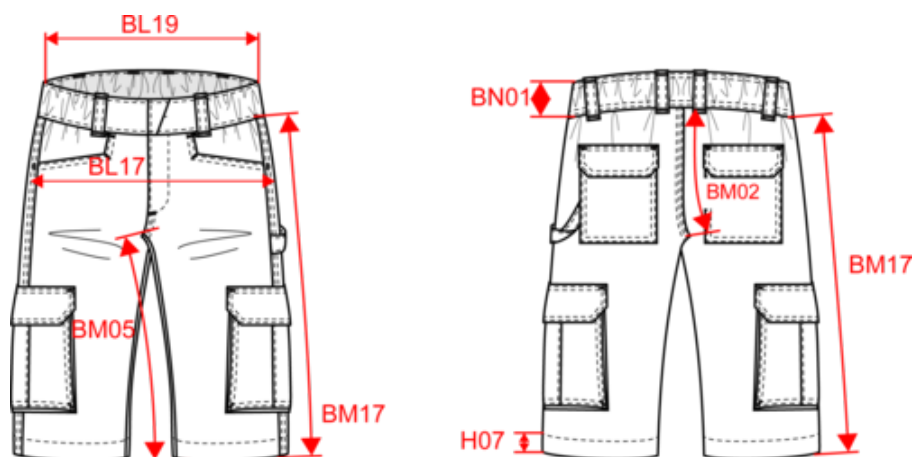

### Dimensão

Measurements in cm	XS	S	M	L	XL	XXL	3XL	4XL	5XL
BL17 - 1/2 hip width (measured parallel to waistband)	46.00	49.00	52.00	55.00	58.00	61.00	64.00	67.00	70.00
BL19 - 1/2 semi-elasticated waist width (buttoned up and front band over back band)	36.00	38.00	40.00	42.00	45.00	48.00	51.00	54.00	57.00
BM05 - Inseam length	28.50	28.50	28.50	28.50	28.50	28.50	28.50	28.50	28.50
BM17 - Side length (waistband excluded)	48.25	49.00	49.75	50.50	51.25	52.00	52.75	53.50	54.25