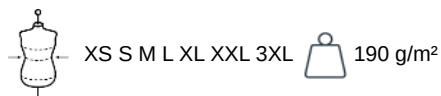

WK739

Calças de senhora Day To Day

- Muito resistente e lavável a 60°C.
- Coleção Day To Day : o uniforme para profissionais diário.
- Vestuário de trabalho completo e cores a combinar.

65% poliéster/35% algodão. Lavável a 60°C. 2 bolsos italianos laterais, 1 dos quais para moedas. 2 bolsos traseiros com detalhe e costuras reforçadas. Braguilha com fecho e botão. Cintura elástica com presilhas para maior conforto. Presilha interior para pendurar. Ideal para um uso diário.

Certificações

Informações complementares

Logística

País de origem

PK - Paquistão

Código aduaneiro

62046318